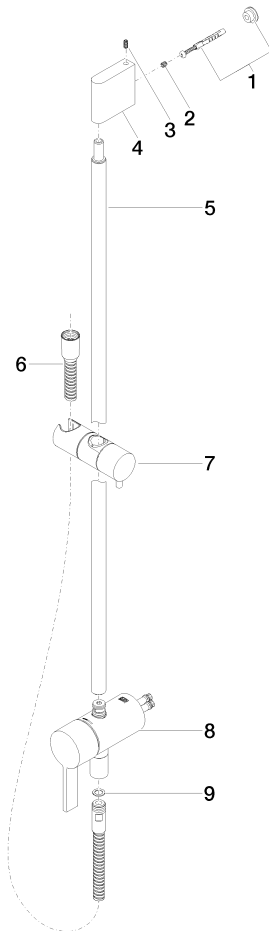

Concealed single-lever mixer with integrated shower connection with shower set without hand shower - Brushed Durabronz (23kt Gold)

IMO

36 111 970

- metal shower hose 1750mm with integrated anti-twist protection
- slide bar
- Pipe diameter 18 mm

Hand shower - Brushed Durabronz (23kt Gold) 28 016 979-28

Required miscellaneous

Hand shower - Brushed Durabronz (23kt Gold) 28 017 979-28

Required miscellaneous

Hand shower - Brushed Durabronz (23kt Gold) 28 018 979-28

Required miscellaneous

Hand shower FlowReduce - Brushed Durabronz (23kt Gold) 28 018 979-28 0010

36 111 970

mm [Inches]

Certificates

Belgaqua_21-025- WRAS_2011027. LGA_29928.
27_1.

36 111 970

Spare parts list

No.	Item Number	Name	Quantity used	Delivery time
1	05 17 20 726 02 90	fixing set	1	2
2	09 31 11 049 90	pin	2	2
3	04 31 11 113 00 90	pin	2	2
4	08 17 97 054-28	holder	1	20
5	90 28 22 782 00-28	pipe	1	20
6	28 322 970-28	Metal shower hose 1/2" x 3/8" x 1750 mm - Brushed Durabronz (23kt Gold)	1	20
7	12 580 970-28	Slide unit - Brushed Durabronz (23kt Gold)	1	20
8	90 19 97 002 00-28	connection	1	20
9	90 14 20 026 00 90	seal	1	2