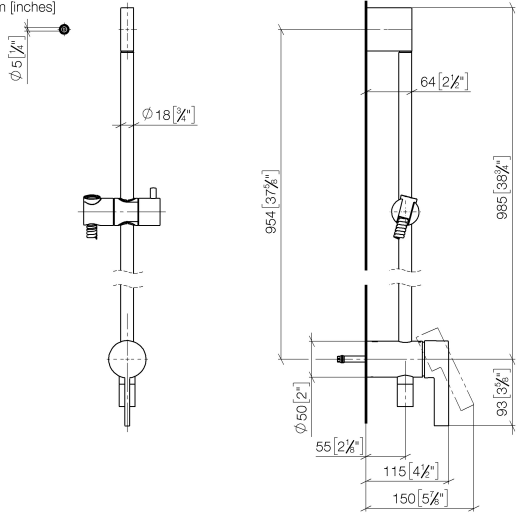

Concealed single-lever mixer with integrated shower connection with shower set without hand shower - Brushed Durabronz (23kt Gold)

IMO

36 111 970

- metal shower hose 1750mm with integrated anti-twist protection
- slide bar
- Pipe diameter 18 mm

Required miscellaneous

Hand shower FlowReduce - Brushed Durabronz (23kt Gold) 28 018 979-28 0010

36 111 970

mm [Inches]

Certificates

Belgaqua_21-025- WRAS_2011027. LGA_29928.
27_1.

36 111 970

Spare parts list

No.	Item Number	Name	Quantity used	Delivery time
1	05 17 20 726 02 90	fixing set	1	2
2	09 31 11 049 90	pin	2	2
3	04 31 11 113 00 90	pin	2	2
4	08 17 97 054-28	holder	1	20
5	90 28 22 782 00-28	pipe	1	20
6	28 322 970-28	Metal shower hose 1/2" x 3/8" x 1750 mm - Brushed Durabronz (23kt Gold)	1	20
7	12 580 970-28	Slide unit - Brushed Durabronz (23kt Gold)	1	20
8	90 19 97 002 00-28	connection	1	20
9	90 14 20 026 00 90	seal	1	2